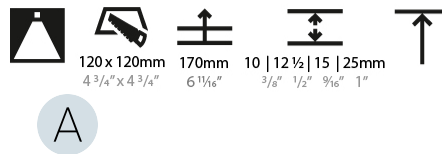

ELECTRICAL

Lamp Type: LED (Zhaga Standard)
Input Wattage (W): 16.5
Total Output Wattage (W): 14.7
Dimming: Dali Dimming
Driver Included: No
Driver Location: Recessed Housing
Driver Type: Constant Current - 120Vac
Driver Class: Class 2
Housing: See Components
Input Voltage (V): 120
Constant Current (MA): 350

LED

Number of LEDs: 1
Color Temperature (°K): Warm Dim
Max. Delivered Lumen (lm): 770
Nominal Lumen (lm): 1140
CRI: >90 CRI
Lamp Life (hrs): 50000
Upon Request: RGB-W Tunable White Special Color Temperature
Special LED

OPTICAL

Reflector: 20 / 40 / 60
Upon Request: Special Beam Angles

RATINGS AND CERTIFICATIONS

Zaneen Group, Inc. 6260 Folsom Blvd, Suite 3382, F 416-247-9319, www.zaneen.com

Certified By: Certified for North American Standards
In a constant effort to supply the best product, we reserve the right to change specifications or materials without notice. The most recent specification sheets are found at zaneen.com