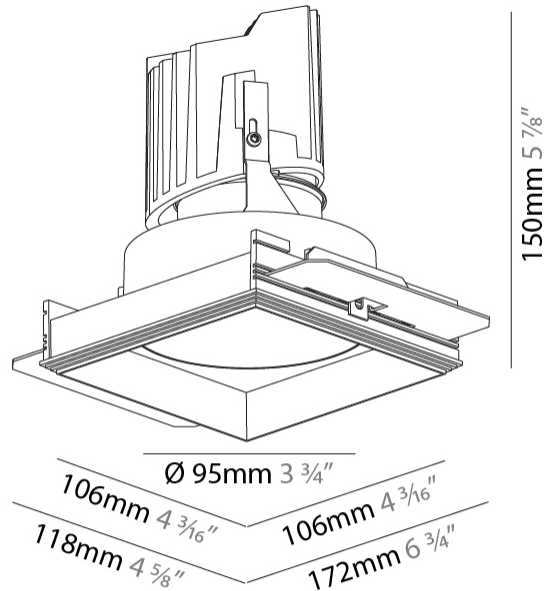

ELECTRICAL

Lamp Type: LED (Zhaga Standard)
Input Wattage (W): 16.5
Total Output Wattage (W): 14.7
Dimming: Dali Dimming
Driver Included: No
Driver Location: Recessed Housing
Driver Type: Constant Current - 120Vac
Driver Class: Class 2
Housing: See Components
Input Voltage (V): 120
Constant Current (MA): 350

LED

Number of LEDs: 1
Color Temperature (°K): Warm Dim
Max. Delivered Lumen (lm): 770
Nominal Lumen (lm): 1140
CRI: >90 CRI
Lamp Life (hrs): 50000
Upon Request: RGB-W Tunable White Special Color Temperature
Special LED

OPTICAL

Reflector: 20 / 40 / 60
Upon Request: Special Beam Angles

RATINGS AND CERTIFICATIONS

Zaneen Group, Inc. 6260 Folsom Blvd, Suite 3382, F 416-247-9319, www.zaneen.com

Certified By: Certified for North American Standards
In a constant effort to supply the best product, we reserve the right to change specifications or materials without notice. The most recent specification sheets are found at zaneen.com